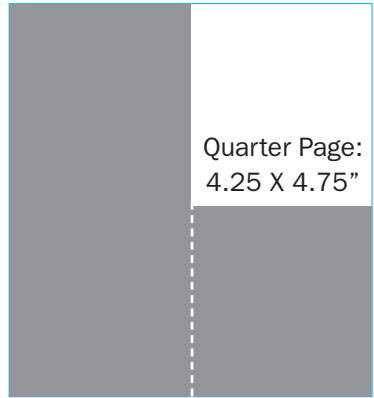

**CIRCULATION | 600,000**

**[ MECHANICAL REQUIREMENTS ]**

Full Page: 9 X 9.75"

Half Page: 4.25 X 9.75"

Half Page: 9 X 4.75"

Classified Display